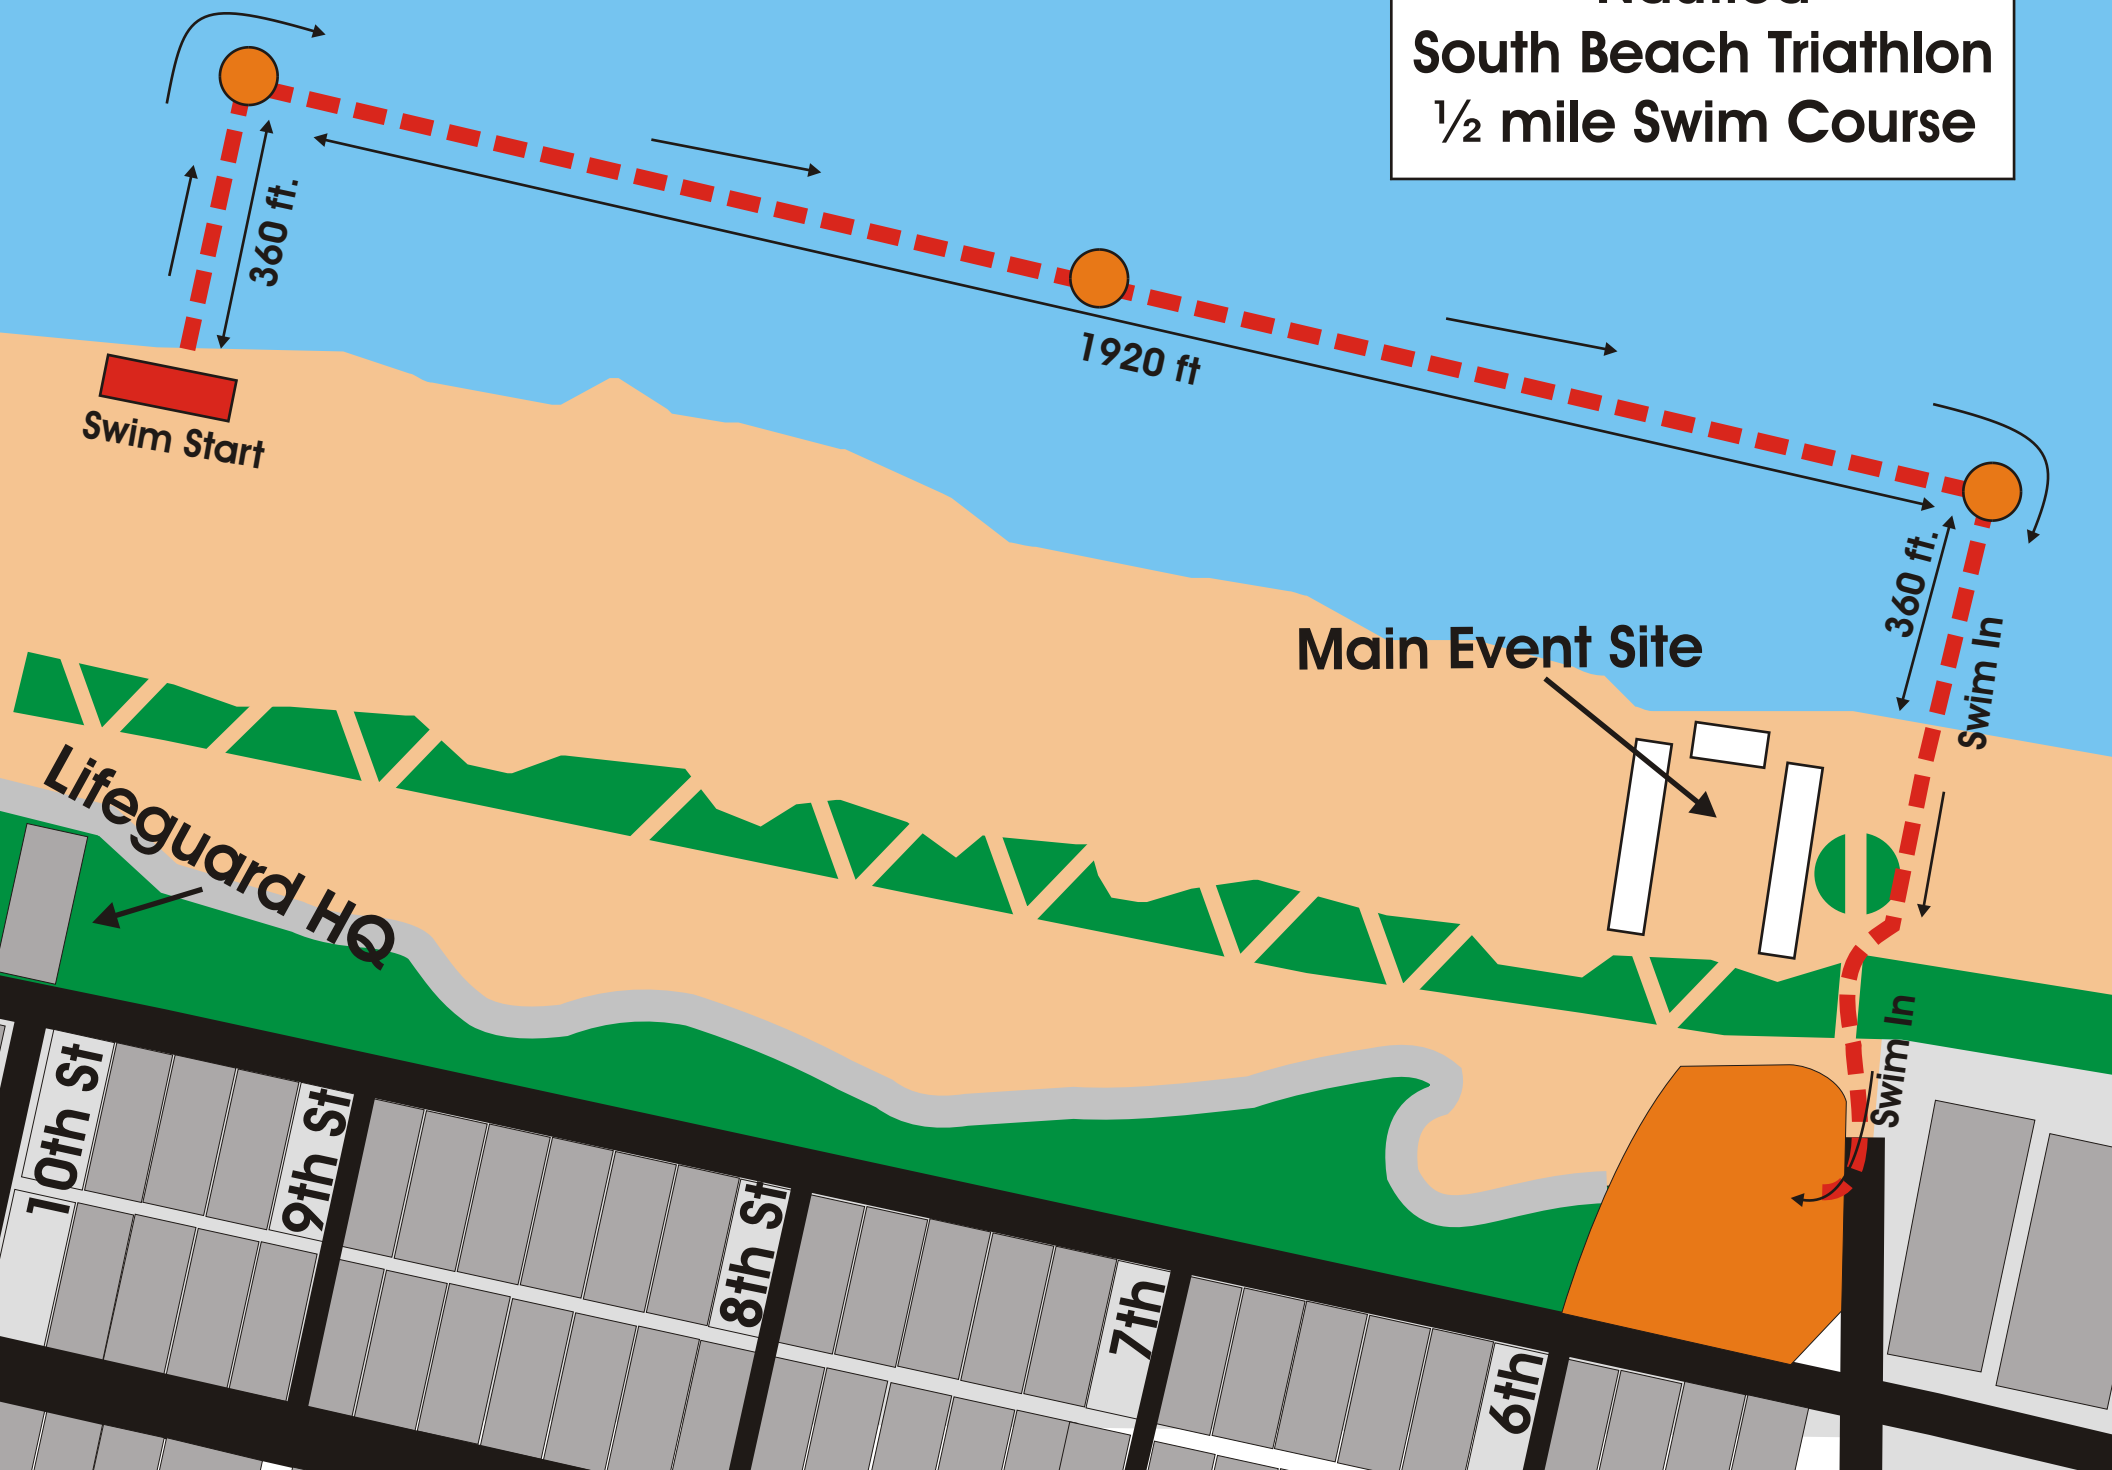

**Nautica
South Beach Triathlon
1/2 mile Swim Course**

Swim Start

360 ft.

1920 ft

360 ft.

Swim In

Main Event Site

Lifeguard HQ

10th St

9th St

8th St

7th

6th

Swim In